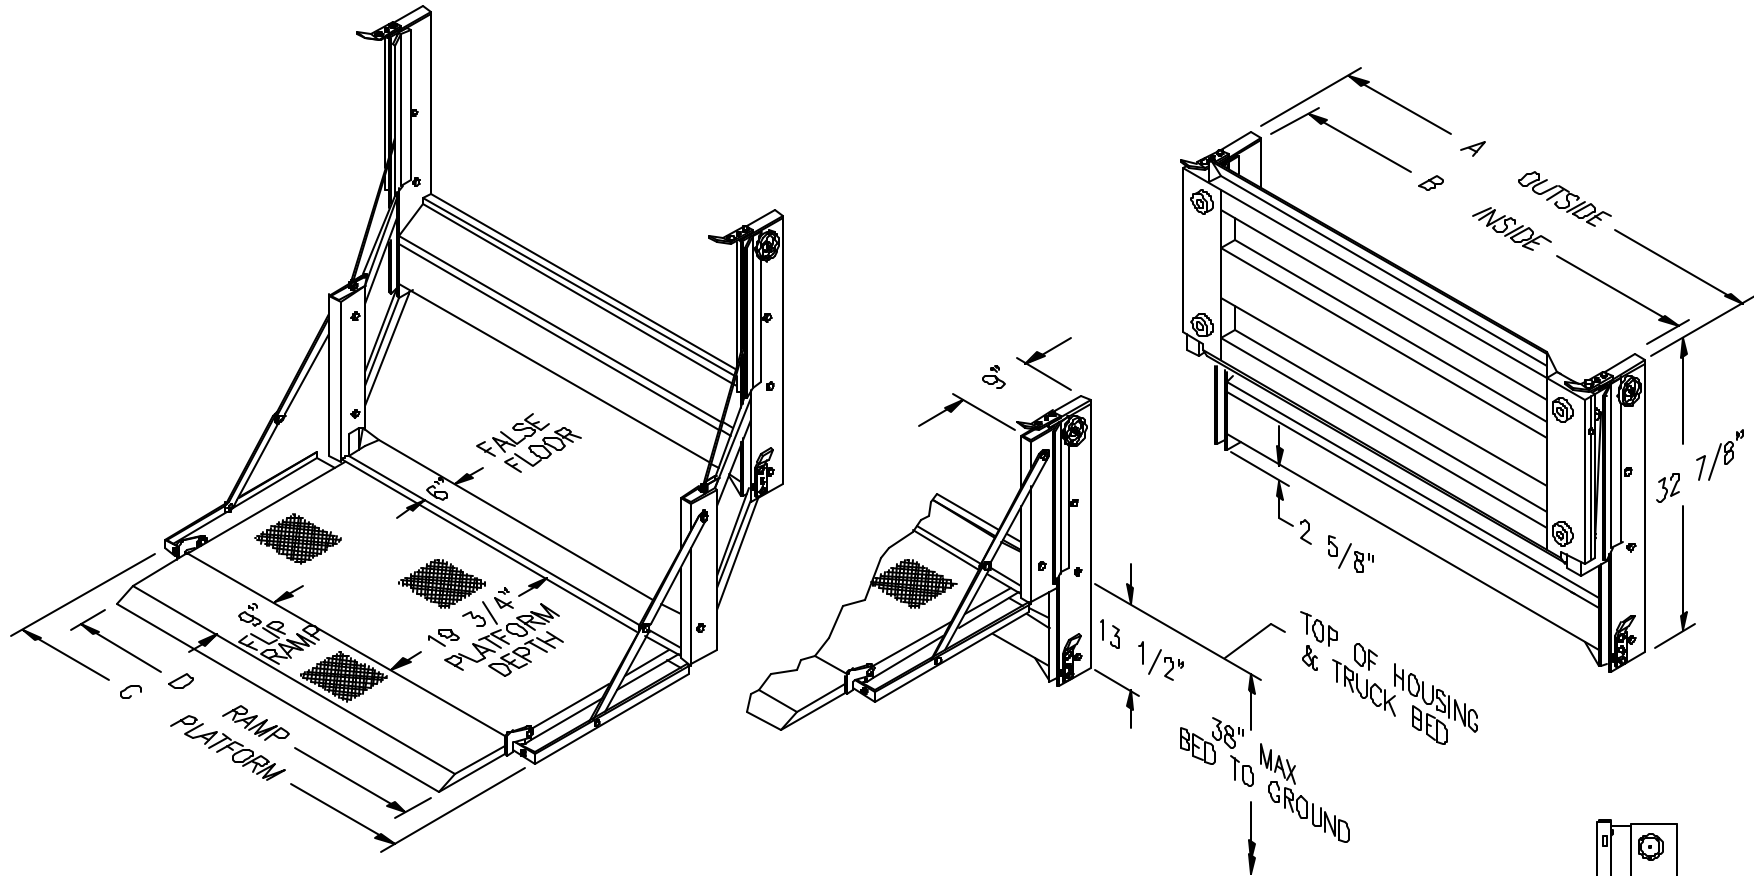

EAGLELIFT PALFINGER

38 SERIES CABLE LIFTGATES (Down Sized Pickups)

STATE MAKE, MODEL, AND YEAR WHEN ORDERING

MODEL	A	B	C	D	*APPROX. WGT.	CG (X)	CG (Y)
E38-48/52	49"	46 1/2"	51 1/2"	45 1/8"	**400#	5 1/2"	15 1/4"
E38-54/58	55"	52 1/2"	57 1/2"	51 1/8"	**440#	5 1/2"	15 1/4"

*NOTE: WEIGHTS DO NOT INCLUDE MOUNTING BRACKETS OR HARDWARE

**INCLUDES 9" FLIP AS STANDARD EQUIPMENT